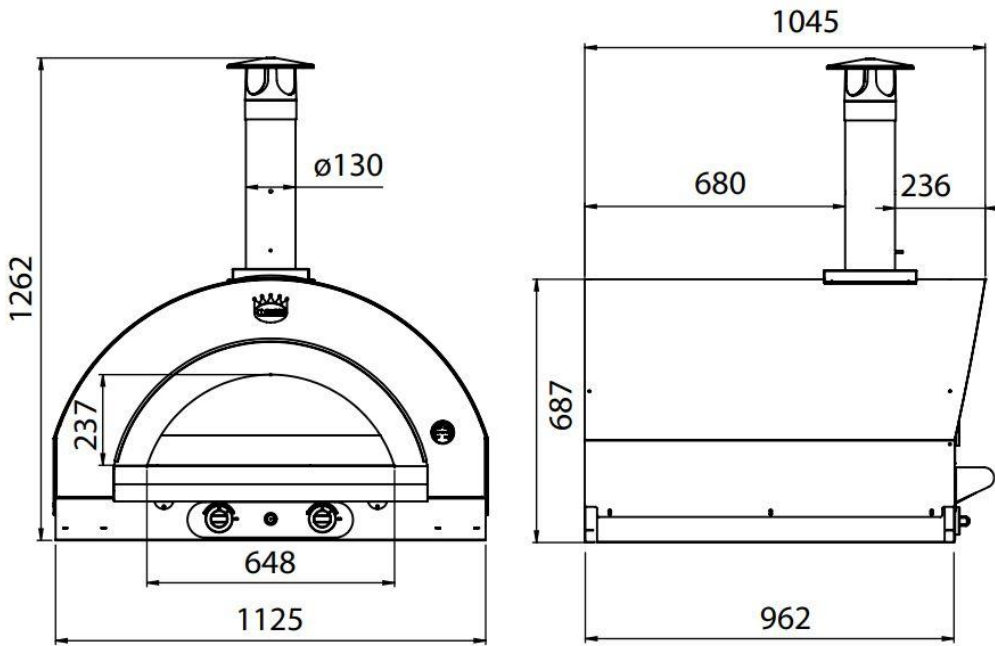

FAMILY GAS 60x60 cm - 115 kg

FAMILY GAS 80x60 cm - 135 kg

FAMILY GAS 100x80 cm - 240 kg