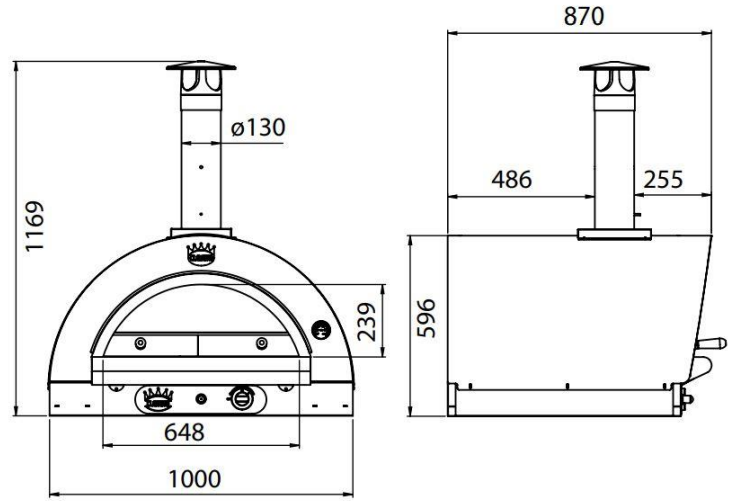

FAMILY GAS 60x60 cm - 115 kg

FAMILY GAS 80x60 cm - 135 kg

FAMILY GAS 100x80 cm - 240 kg